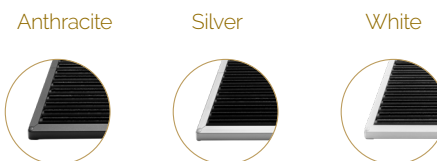

OUTDOOR WITH TEAK CUSTOM SIZES

per 1m² € 1.399,-

minimum size 60 x 39.9 cm

RiZZ Urban | OUTDOOR MAT

58 x 36 cm	Normal	€ 389,-
87 x 44 cm	Large	€ 489,-

RiZZ | INDOOR MAT

90 x 60 cm	Normal	€ 519,-
120 x 70 cm	Large	€ 719,-
175 x 70 cm	Double	€ 1.069,-

CUSTOM SIZES

minimum € 549,-

minimum size 60 x 40 cm

RiZZ | OUTDOOR BROOM or

RiZZ | INDOOR BROOM

30 x 150 cm	Small	€ 199,-
40 x 150 cm	Medium	€ 209,-
50 x 150 cm	Large	€ 219,-

RiZZ | since 1941 | made in Holland