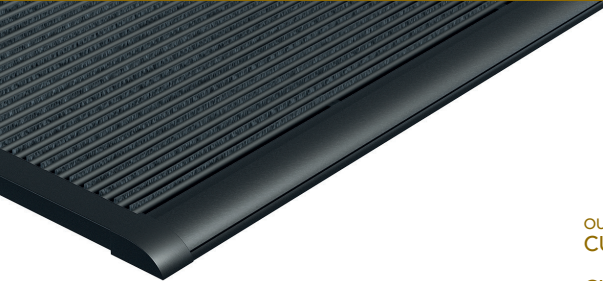

Pricelist 2025

Entrance **Elegance**
with luxury mats and brooms

RIZZ[®]
*Exceptional craftsmanship
since 1941*

RiZZ | OUTDOOR MAT

90 x 60 cm	Normal	€ 579,-
120 x 70 cm	Large	€ 839,-
175 x 70 cm	Double	€ 1.259,-

OUTDOOR CUSTOM SIZES

per 1m² € 1.299,-

minimum size 60 x 39.9 cm

CUSTOM SIZES WITHOUT FRAME

per 1m² € 969,-

minimum size 60 x 39.9 cm

RiZZ | OUTDOOR MAT with teak inlay

90 x 60 cm	Normal	€ 679,-
120 x 70 cm	Large	€ 949,-
175 x 70 cm	Double	€ 1.359,-