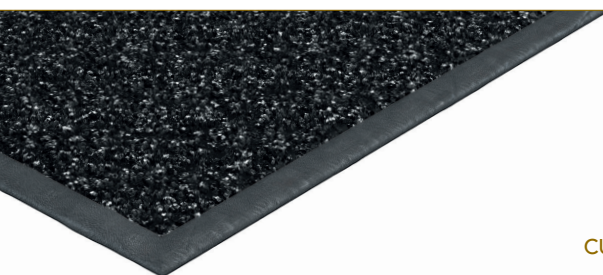

OUTDOOR WITH TEAK CUSTOM SIZES

per 1m² € 1.399,-

minimum size 60 x 39.9 cm

RiZZ Urban | OUTDOOR MAT

58 x 36 cm	Normal	€ 389,-
87 x 44 cm	Large	€ 489,-

RiZZ | INDOOR MAT

90 x 60 cm	Normal	€ 519,-
120 x 70 cm	Large	€ 719,-
175 x 70 cm	Double	€ 1.069,-

CUSTOM SIZES

minimum € 549,-

minimum size 60 x 40 cm

RiZZ | OUTDOOR BROOM or

RiZZ | INDOOR BROOM

30 x 150 cm	Small	€ 199,-
40 x 150 cm	Medium	€ 209,-
50 x 150 cm	Large	€ 219,-

RiZZ | since 1941 | made in Holland